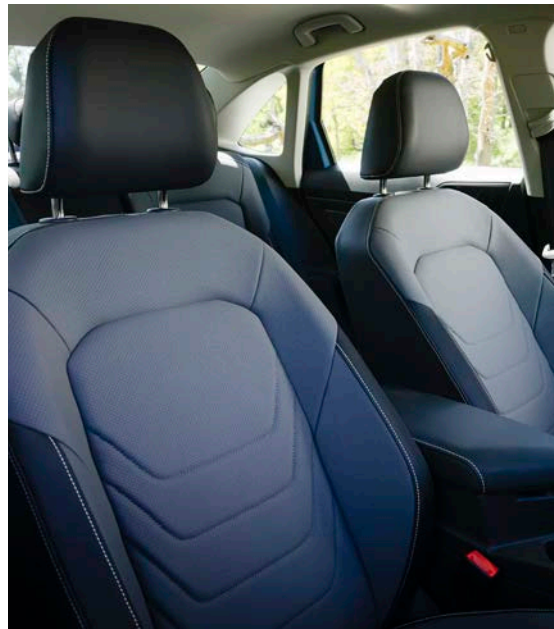

The 2026 Jetta

5-Star Overall Safety Rating¹

5-Star Safety Ratings

More Stars. Safer Cars.

The 2026 Jetta

**Over 40 years of German engineering.
One iconic sedan.**

Not all cars stand the test of time. So, why is the Volkswagen Jetta still on the road after all these years? Iconic design. Reliable performance. Exceptional fuel efficiency. Legendary German engineering.

Interior

- Ventilated front seats
- Interior ambient lighting – customizable up to 10 colours
- Leather seating surfaces
- 6-way power-adjustable driver seat with memory function
- Heated front and outer rear seats